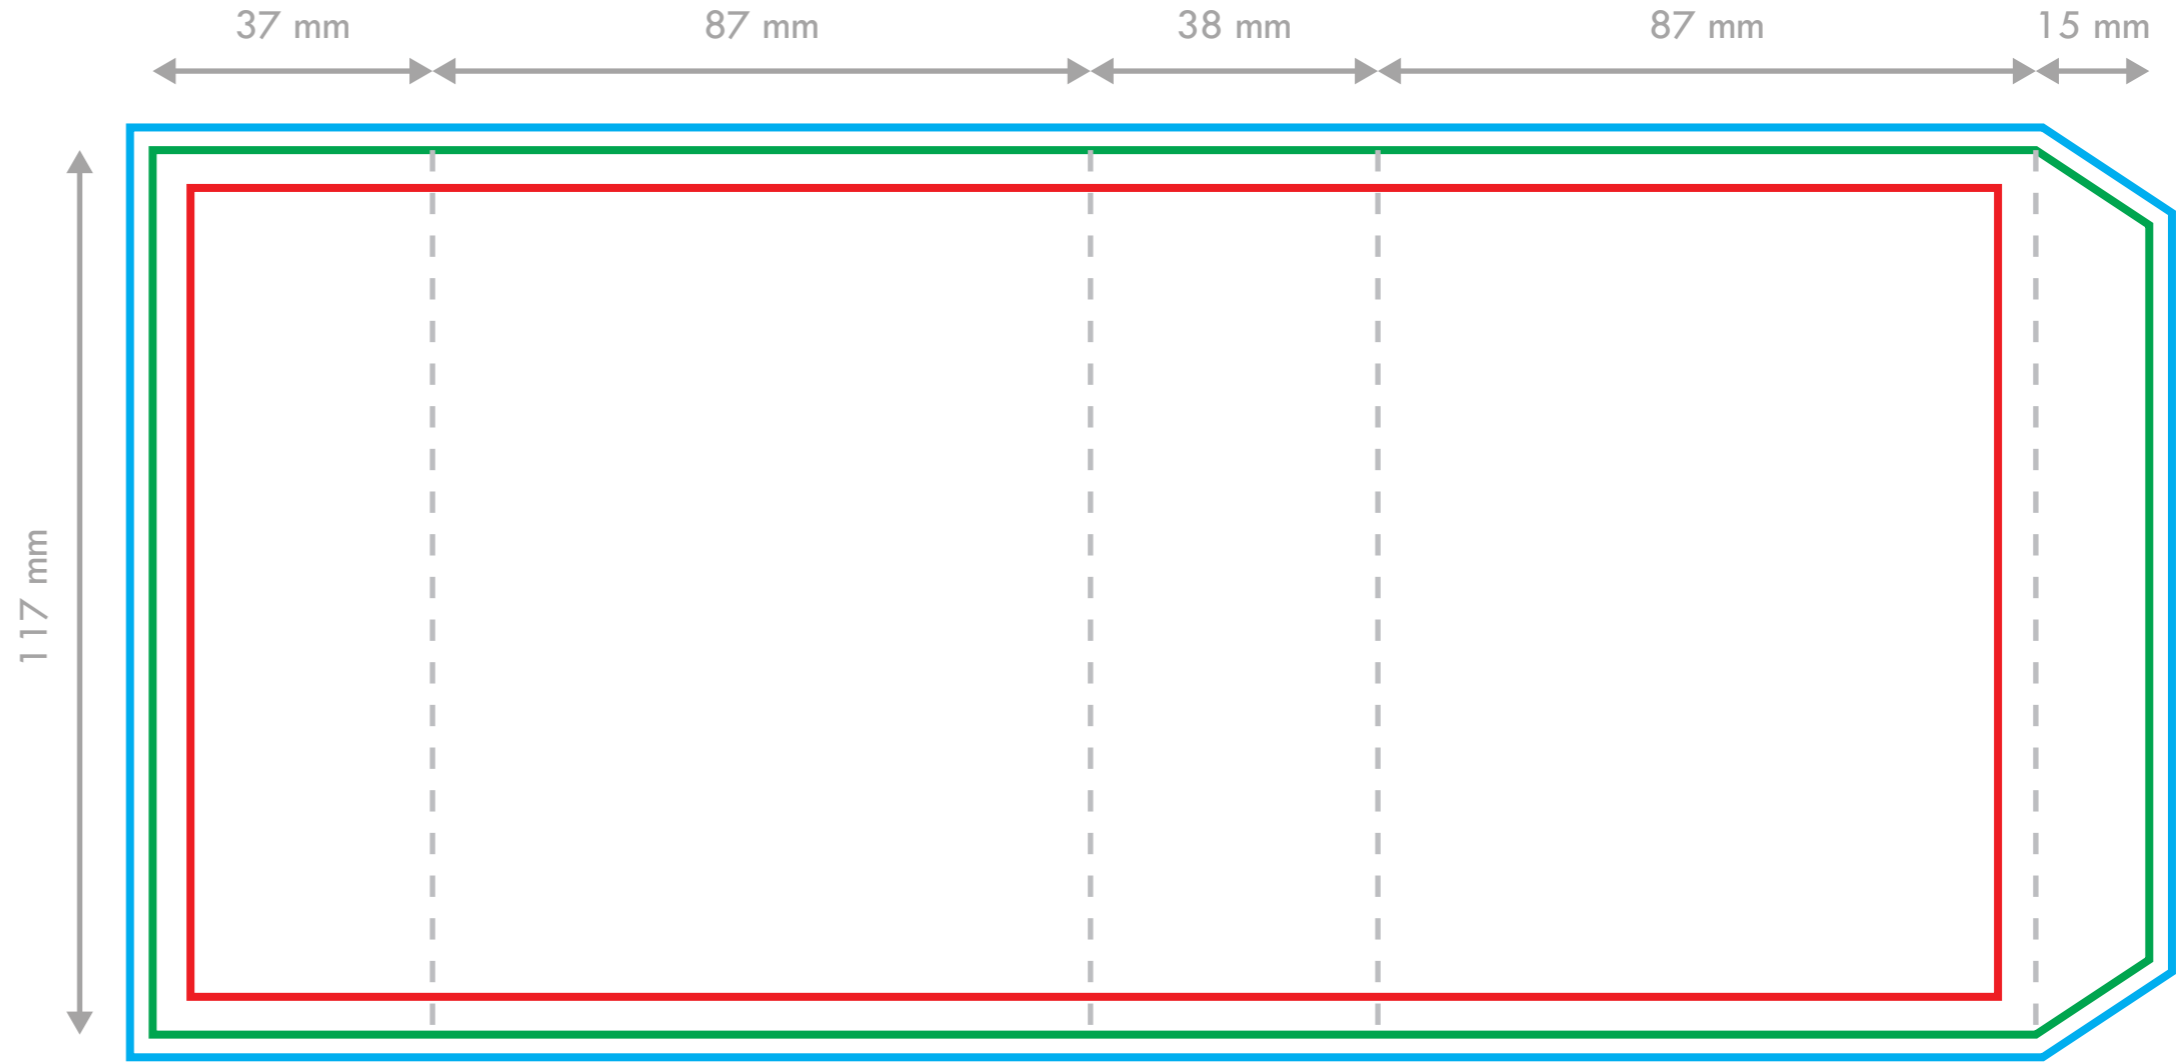

- Max. size for text and logo's
- Size of the sleeve
- Size of the sleeve including bleed
- - - - - Folding lines

Model: Sleeve Fresh 'n Rebel Twins
Ace

Digital Model: V: 1.0

Size: Total 264 mm X 117 mm

Front